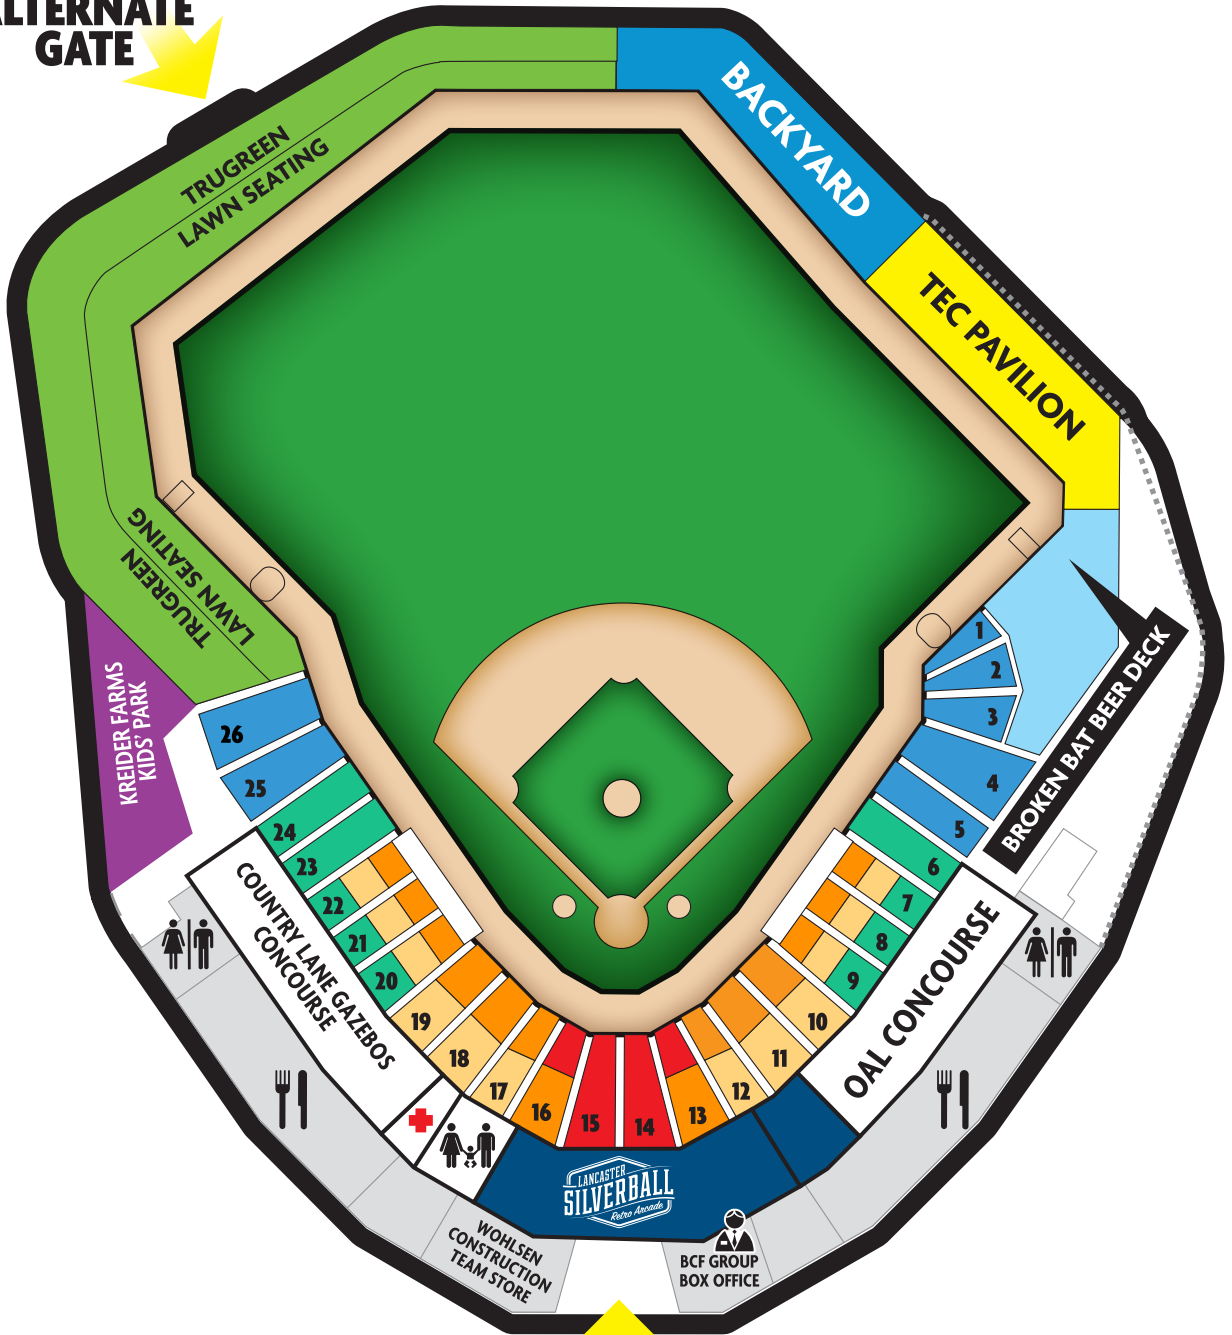

ALTERNATE GATE

FRONT GATE